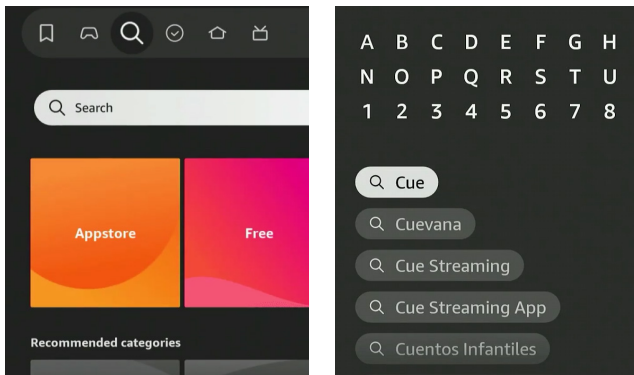

CUE App Firestick Installation Instructions

Please follow the instructions below for installing our app on your Firestick.

Current customers: When reinstalling the CUE app please make sure to uninstall all previous versions of the CUE app from your device.

1. From the Firestick home screen, in the search bar enter enter CUE.

2. In the search results locate the CUE Broadcast logo.

3. Click on CUE Broadcast, when the download icon appears, press the center select button to download the app.