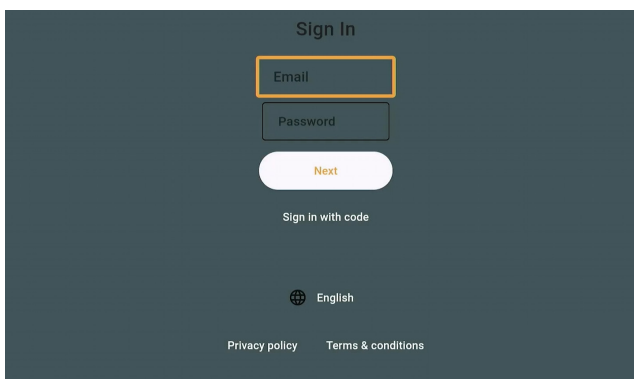

CUE App Firestick Installation Instructions

Please follow the instructions below for installing our app on your Firestick.

Current customers: When reinstalling the CUE app please make sure to uninstall all previous versions of the CUE app from your device.

1. From the Firestick home screen, in the search bar enter enter CUE.

2. In the search results locate the CUE Broadcast logo.

3. Click on CUE Broadcast, when the download icon appears, press the center select button to download the app.

4. When the app download is complete, click open.

5. When the login screen appears enter the email and password associated with your account and click Next. You can also login using a unique 12 digit code which can be found in your welcome email or in your account profile.