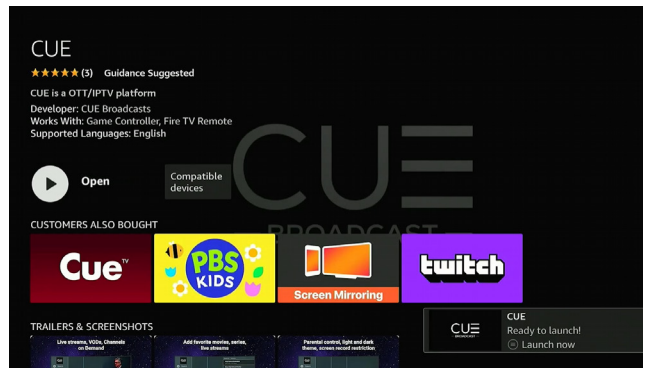

CUE App Firestick Installation Instructions

Please follow the instructions below for installing our app on your Firestick.

Current customers: When reinstalling the CUE app please make sure to uninstall all previous versions of the CUE app from your device.

1. From the Firestick home screen, in the search bar enter enter CUE.

2. In the search results locate the CUE Broadcast logo.

3. Click on CUE Broadcast, when the download icon appears, press the center select button to download the app.