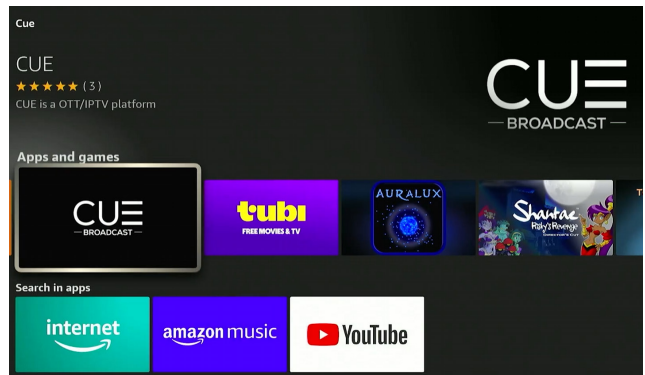

CUE App Firestick Installation Instructions

Please follow the instructions below for installing our app on your Firestick.

Current customers: When reinstalling the CUE app please make sure to uninstall all previous versions of the CUE app from your device.

1. From the Firestick home screen, in the search bar enter enter CUE.

2. In the search results locate the CUE Broadcast logo.

3. Click on CUE Broadcast, when the download icon appears, press the center select button to download the app.